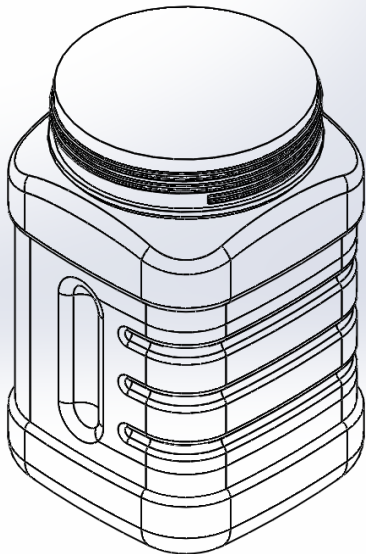

Peta[®]
PLASTICS

SHAPE: RECTANGULAR
CAPACITY: 700CC
MATERIAL: PET
NECK SIZE: 80mm

3D VIEW

FRONT VIEW

RIGHT VIEW