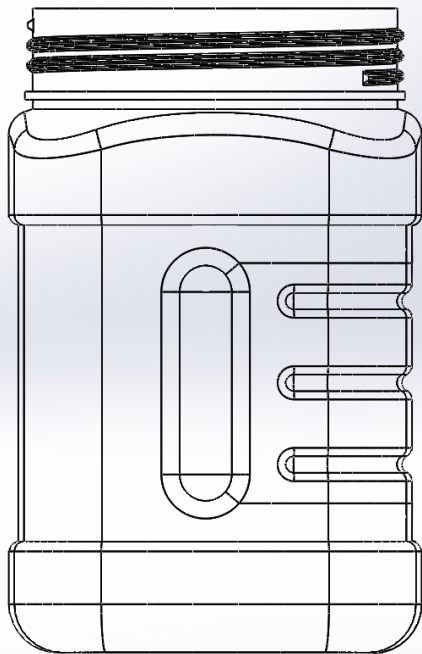

Peta[®]
PLASTICS

SHAPE: RECTANGULAR
CAPACITY: 700CC
MATERIAL: PET
NECK SIZE: 80mm

3D VIEW

FRONT VIEW

RIGHT VIEW